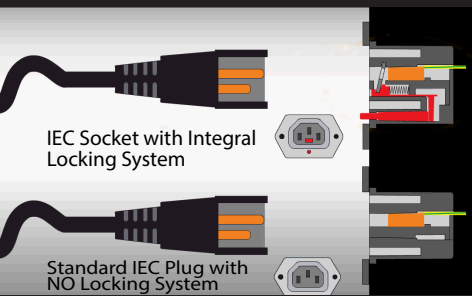

LOCKABLE POWER CABLE

IEC-LOCK™

CAB-C13-C14-2M-LK-BK

C13 Cable
R259 EACH
Incl VAT R298

CAB-C19-C20-2M-LK-BL

CAB-C19-C20-2M-LK-RD

C19 Cable
R303 EACH
Incl VAT R349

Cables are Available in **Red, Black** and **Blue**

E&OE. Prices Excl. VAT @ 15%. Offer valid while stocks last. Pricing valid for Registered Dealers Only