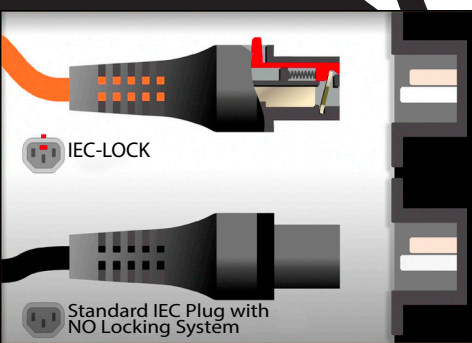

LOCKABLE POWER CABLE

IEC-LOCK™

CAB-C13-C14-2M-LK-BK

C13 Cable
R259 EACH
Incl VAT R298

CAB-C19-C20-2M-LK-BL

CAB-C19-C20-2M-LK-RD

C19 Cable
R303 EACH
Incl VAT R349

Cables are Available in **Red, Black** and **Blue**

E&OE. Prices Excl. VAT @ 15%. Offer valid while stocks last. Pricing valid for Registered Dealers Only