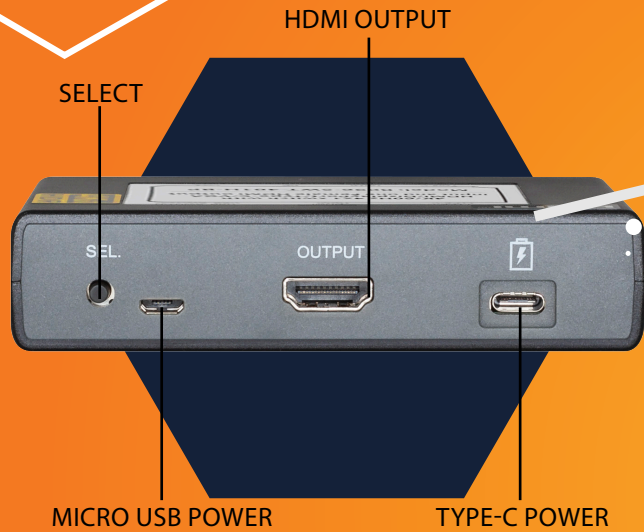

Human friendly

USB3.1 Type-C 11-in-1 Docking Station with Triple Display Support

Supports 4K @30Hz Resolution and 100W Power Delivery via Type-C.
Supports 3 Video Outputs Simultaneously with a Maximum Output Resolution of 720p.
1x Foldable Mobile Phone Stand.
2x USB 3.1 Ports Supporting 5Gbps Data Rate and BC1.2 Charging.
1x USB 2.0 Port.
1x HDMI Port 4K @30Hz, 1x DisplayPort 4K @30Hz and 1x VGA 1080p @60Hz.
1x Gigabit Ethernet Port.
1x SD Card and 1x Micro-SD Card Reader.
1x Audio Port.

The chassis is slim and comes with a metal bracket, which ensures quality and the device being tamperproof.

The eTILE-X1032TB works via PoE and therefore, updates and powered via one cable at the same time!

AOPEN

Bright Ideas Connected

SD CARD

USB 2.0

AUXILLARY

USB 2.0

RJ45 OTG DC

PC-AT1032TB
R7,303
Incl VAT R8,399

The eTILE features

- Webcam and RFID / NFC capabilities
- All-round LED lighting
- Powered by PoE
- Android 8.1 Operating System
- 10" LCD IPD panel
- Bluetooth 4.0
- WiFi 802.11b/g/n 2.4G

LinkQnet
Converters