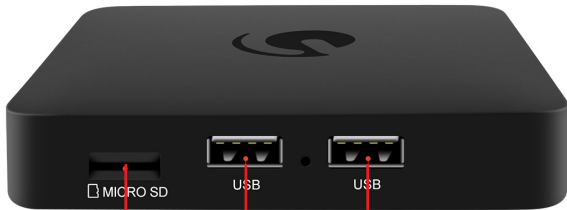

Up to 4K@30Hz resolution
Triple display output (HDMI x2 + VGA x1)
Streaming 3 independent screens via MST
Type-C Power Delivery 100W charging
USB expansion with USB 3.1 Gen1 5Gbps SuperSpeed

R799
Incl VAT R919

Human friendly

USB3.1 Type-C 11-in-1 Docking Station with Triple Display Support

Supports 4K @30Hz Resolution and 100W Power Delivery via Type-C.
Supports 3 Video Outputs Simultaneously with a Maximum Output Resolution of 720p.
1x Foldable Mobile Phone Stand.
2x USB 3.1 Ports Supporting 5Gbps Data Rate and BC1.2 Charging.
1x USB 2.0 Port.
1x HDMI Port 4K @30Hz, 1x DisplayPort 4K @30Hz and 1x VGA 1080p @60Hz.
1x Gigabit Ethernet Port.
1x SD Card and 1x Micro-SD Card Reader.
1x Audio Port.

DS-USB-C-DOCK-D1022A

R1,738
Incl VAT R1,999

Ematic 4K Android Box

R1,521
Incl VAT R1,750

Micro SD USB USB

AV Output Ethernet HDMI Output SPDIF (Optical) DC In

Google Certified	Chromecast	BT Remote with Voice	Netflix 4K
Google Play	Google Assistant	OTA Support	2x USB

The chassis is slim and comes with a metal bracket, which ensures quality and the device being tamperproof.

The eTILE-X1032TB works via PoE and therefore, updates and powered via one cable at the same time!