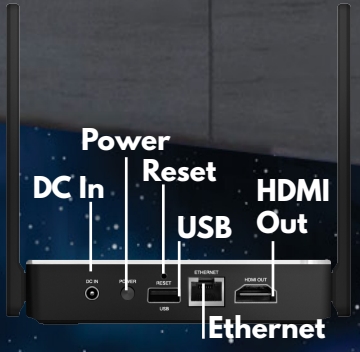

4K Display Output
Multi-Screen Setup with ProCast App
Ethernet Network Connectivity
5Ghz Wi-Fi Network Connectivity
Up to 4 Display Sources in Split-Screen Mode
Additional Support for PoE Power Source
Host Control to Administer Display Sources
Real-Time Annotation with EZCast Pro App
Recommended Wireless Range of 20 Meters

R3,586
Incl VAT R4,124

WIRELESS MULTIPLE SCREEN RECEIVER

CNV-EZCAST-PRO-BOX-2