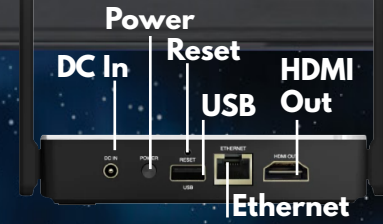

4K Display Output
Multi-Screen Setup with ProCast App
Ethernet Network Connectivity
5Ghz Wi-Fi Network Connectivity
Up to 4 Display Sources in Split-Screen Mode
Additional Support for PoE Power Source
Host Control to Administer Display Sources
Real-Time Annotation with EZCast Pro App
Recommended Wireless Range of 20 Meters

R3,586
Incl VAT R4,124

WIRELESS MULTIPLE SCREEN RECEIVER

CNV-EZCAST-PRO-BOX-2

NO APP REQUIRED - Plug, Click and Cast Wirelessly from Your Favorite Smartphone.

4-TO-1 SPLIT SCREEN DISPLAY - Display Up to 4 Sources at the Same Time for Better Clarity and Collaboration.

CLICK TO CAST WIRELESSLY - Make Wireless Presentations

QUATTROPOD WIRELESS PRESENTER

Includes
2x Transceivers

R7,060
Incl VAT R8,119

CNV-EZCAST-QPOD-R01

Share Ideas With a Click