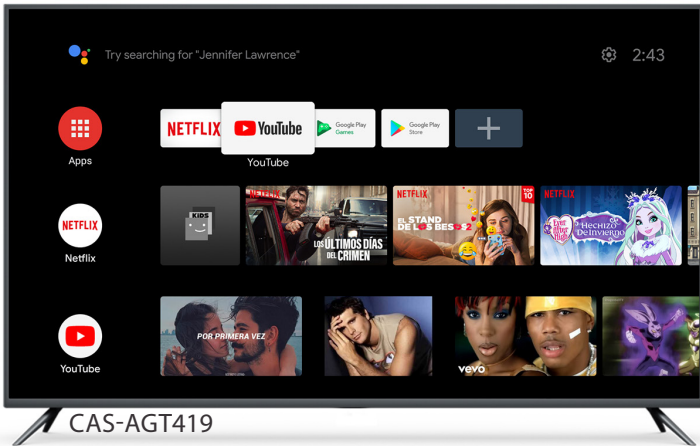

Ematic 4K Android Box