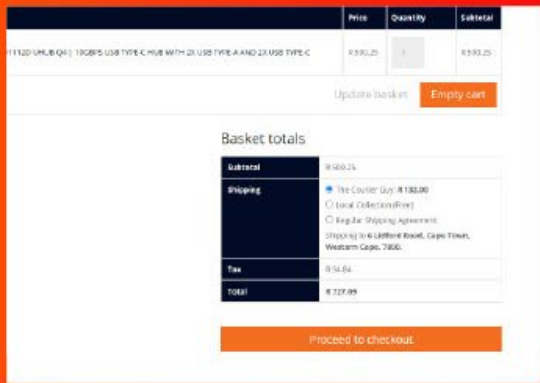

MULTIPLE SHIPPING OPTIONS
The Courier Guy, In-Store Collection and Regular Shipping Agreement

PLEASE CONTACT YOUR SALES REP FOR MORE INFORMATION OR HELP REGISTERING