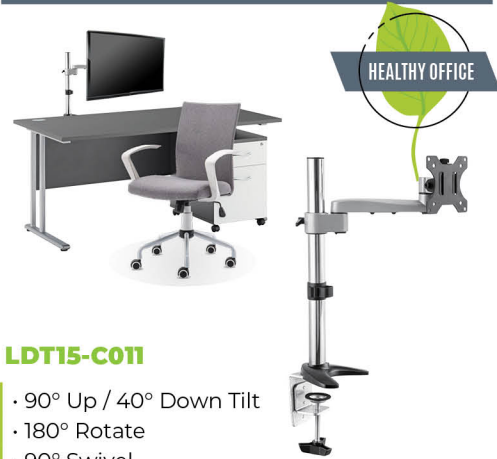

13" - 32" Aluminium Articulating Preconfigured Monitor Arms

LDT15-C011

- 90° Up / 40° Down Tilt
- 180° Rotate
- 90° Swivel
- VESA Compliant: 75 x 75, 100 x 100
- Maximum Arm Reach: 288mm
- Supports Flat Panel up to 8kg

13" - 32" Dual Monitor Modular Arm Aluminium Desk Bracket

LDT15-C024

- 90° Up / 40° Down Tilt
- 180° Rotate
- 90° Swivel
- VESA Compliant: 75 x 75, 100 x 100
- Maximum Arm Reach: 468mm
- Supports Flat Panel up to 8kg per Mount

13" - 32" Single Monitor Modular Arm Aluminium Desk Bracket

LDT15-C011

- 90° Up and 40° Down Tilt
- 90° Swivel
- 180° Rotate
- VESA Compliant: 75 x 75, 100 x 100
- Maximum Arm Reach: 288mm
- Supports Flat Panel up to 8kg