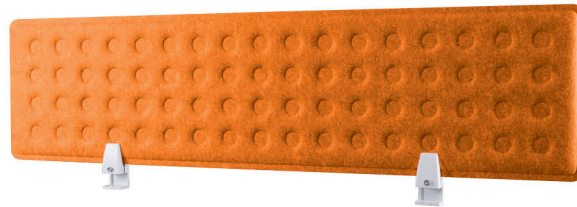

11" - 15" Aluminium Laptop/
Notebook Stand

BRK-AR-1

- Dimensions: 239 x 210.5 x 67.5mm

13" - 32" Height Adjustable Stand
with Drawer

BRK-AMS-2L

- Dimensions: 500 x 330 x 168mm
- Height Adjustable with Stacking Columns
- Supports up to 10kg

13" - 23" Foot Rocker

FOOT-ROCKER-BLACK

- 2-in-1 Low Impact
- Two Settings for Lower Leg Motion
- Anti-Slip for Stability

20W LED Clamp Lamp

BKR-LDL05-2

- Colour Temperature: 2700 - 6500K
- 5-Level Dimmer
- Light Lifespan: 25000 Hours
- 800 x 59 x 540 - 650mm

Desktop Privacy Panel

BRK-AP01-01

- Dimensions: 1180 x 300 x 15mm
- Weight: 1.1kg
- Material: Polyester Fibre
- Colour: Orange

BRK-AP01-03

- Dimensions: 960 x 310 x 18mm
- Weight: 1.1kg
- Material: Polyester Fibre
- Colour: Orange

LED RGB Mousepad

MOU-PAD-LED-RGB

- Non-Slip Rubber Base

Notebook Cooler Fan - Ergo Stand

BRK-FAN-ERGO-STAND

- 140mm Silent Speed Controlled Fan for Perfect Cooling
- Metal Mesh on The Surface with Original Black Finish
- The Rubber on Surrounding for Anti-Shock
- Suitable For 9" to 17" Laptops or Notebooks
- 2 Port USB Hub
- Five Angle Stands
- Ergonomic Design