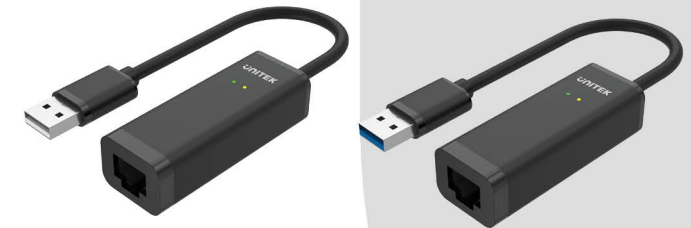

USB to Ethernet Converters

Y-1468

- Supports IPv4/IPv6, PoE, Wake-on-LAN, Full and Half Duplex
- USB 2.0 10/100Mbps

Y-3470

- USB 3.0 Gigabit