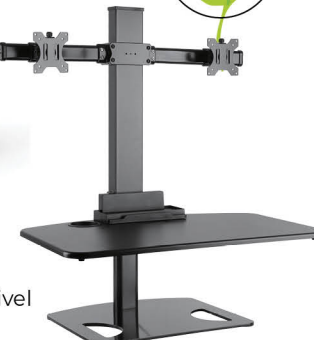

HEALTHY OFFICE

LDT12-C1M2KN

- 45° Up/Down Tilt
- 180° Rotate
- 90° Swivel
- VESA Compliant: 75 x 75, 100 x 100
- Maximum Arm Reach: 525mm
- Supports Flat Panel up to 8kg

17" - 32" Single Screen Ultra-Thin
Adjustable Cubicle Monitor Hanger

13" - 32" Single Screen Height
Adjustable Standing Desk
Converter Workstation

HEALTHY OFFICE

DWS03-T01

- 45° Up/Down Tilt
- 40° Left/Right Swivel
- 180° Rotation
- Maximum VESA: 100 x 100
- Supports Flat Panel up to 7kg
- Maximum Height of 1120mm
- Height Adjustable Video Panel Mount

13" - 30" Dual Screen Height
Adjustable Standing Desk
Converter Workstation

HEALTHY OFFICE

DWS03-T02

- 45° Up/Down Tilt
- 40° Left/Right Swivel
- 180° Rotation
- Maximum VESA: 100 x 100
- Supports Flat Panel up to 6kg per Mount
- Maximum Height of 1120mm
- Height Adjustable Video Panel Mount