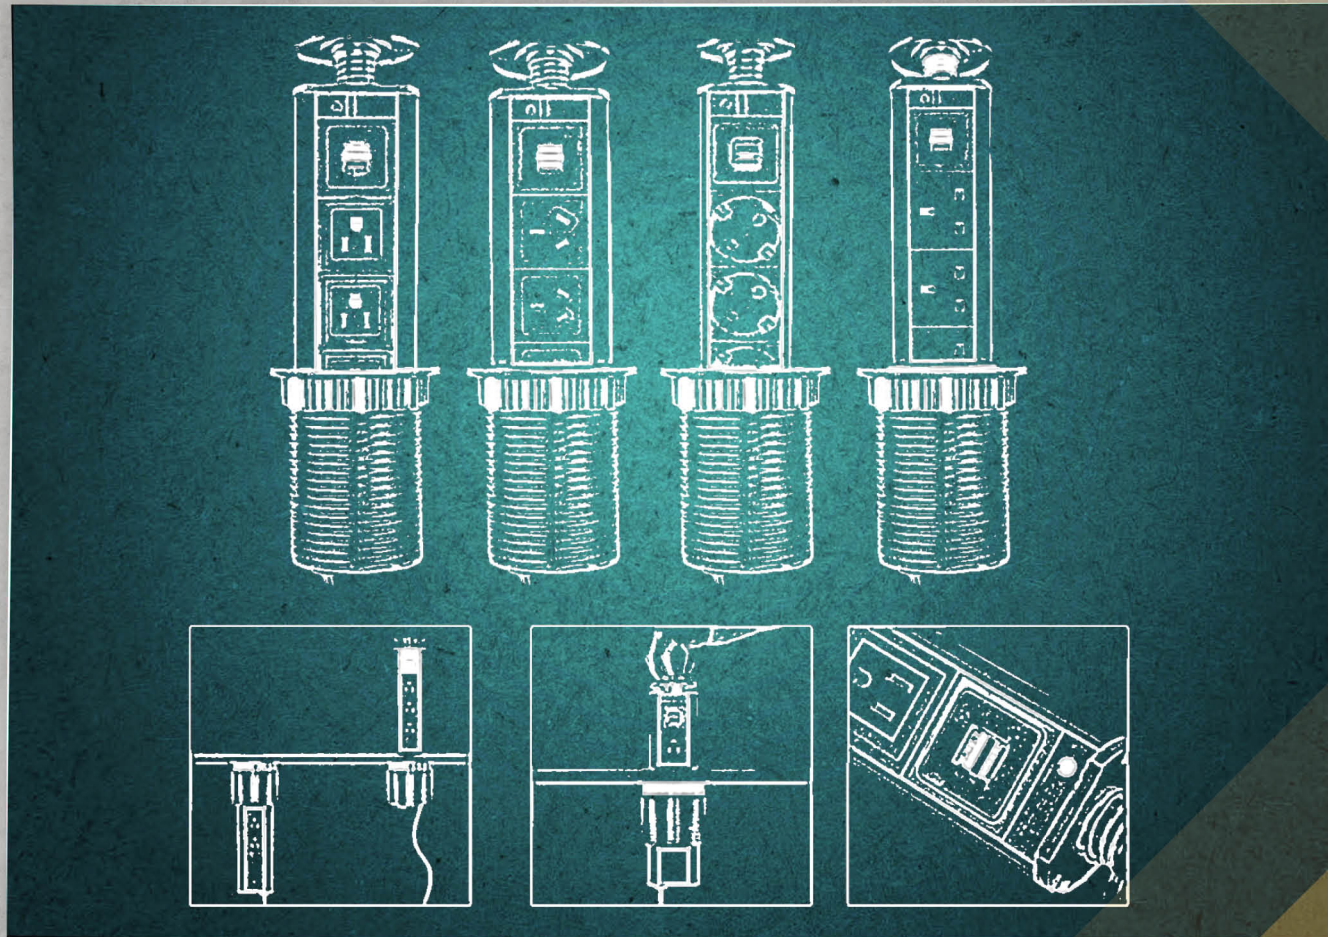

OUR OFFICE SYSTEMS RANGE WILL
TAKE YOUR WORK STATIONS AND OFFICES
TO THE NEXT LEVEL.

OUR EXCLUSIVE AND STYLISH DESIGN WILL
ENSURE AN EXECUTIVE LOOK TO ANY WORKSTATION,
OFFICE DESK, COFFEE SHOP & BOARDROOM TABLE.

TEL: +27 (0)11 695 2600 | FAX: +27 (0)21 511 1433
SALES@BPS.CO.ZA