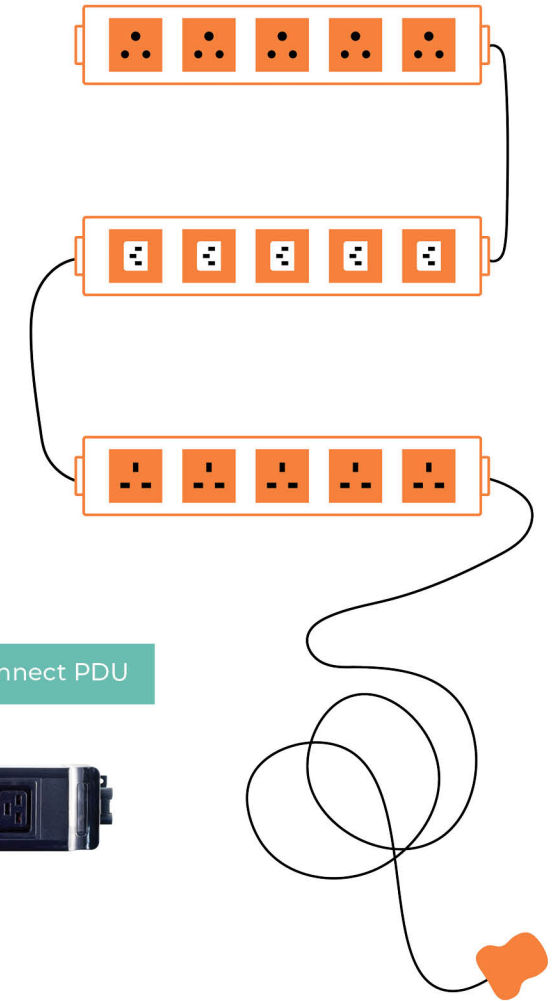

5-WAY IEC C19 OfficeConnect PDU

PDU

(POWER DISTRIBUTION UNIT)

AN ELECTRICAL DEVICE USED
TO CONTROL THE
DISTRIBUTION OF POWER
TO INDIVIDUAL LOADS

CONNECT up to
THREE Interchangeable
OFFICECONNECT
Daisy Chain GST18 F/M PDUs
from **ONE** power source

5-WAY SA OfficeConnect PDU