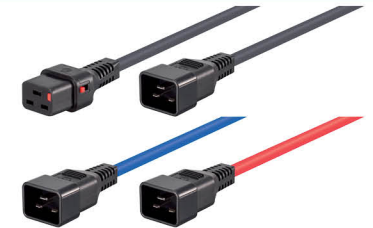

2m C19F to C20M Lockable
Power Extension Cables

CAB-C19-C20-2M-LK-BK

2m

CAB-C19-C20-2M-LK-BL

2m

CAB-C19-C20-2M-LK-RD

2m