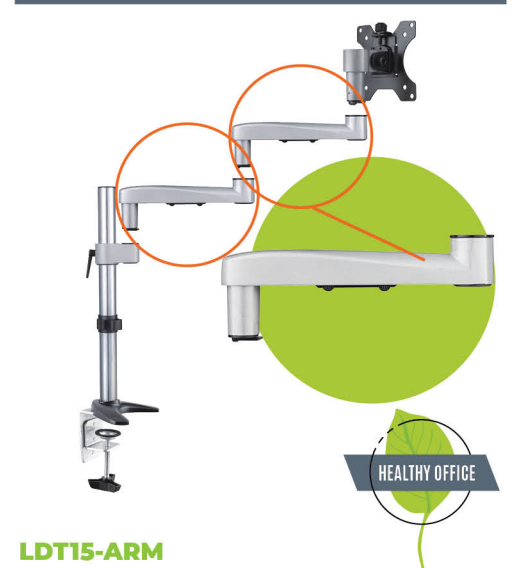

13" - 32" Modular Arm Bracket for LDT15 Series (Single, Double or Triple)

LDT15-ARM

13" - 32" Triple Monitor Counterbalance Aluminium Desk Bracket