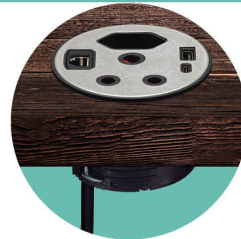

80mm Alpha Grommet

NET-GROMMET-ALPHA

- 1x LAN
- 1x SA
- 1x New SA

- 1x USB
- 1x Type-C