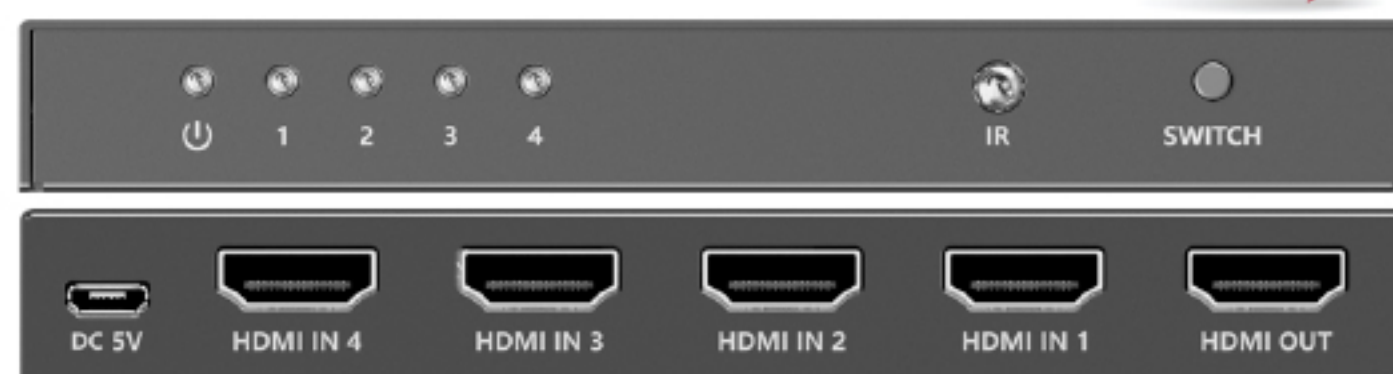

R155
R178
incl. VAT

LENKENG 70M 1080P @60HZ HDMI HDR KVM EXTENDER WITH POC

LKV372KVM-P

R1695
R1949
incl. VAT

- Zero Latency Uncompressed HDMI Video Signal
- Extends 1080p @60Hz up to 70m via CAT6/6A/7 Network Cable
- Supports HDR10
- Supports Power-Over-Cable
- Supports KVM Control

LENKENG 4X1 4K @60HZ HDMI SWITCH

LKV401HDR-V3.0

R599
R689
incl. VAT

- Video Resolution up to 4K @60Hz
- Supports HDR and YUV 4:4:4
- IR Remote Control or Front Panel Source Switching

MANDELA DAY MANDELA DAY