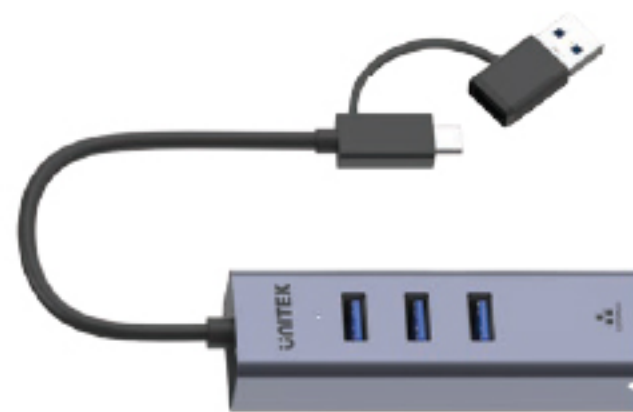

4-IN-1 ETHERNET HUB

Y-3088B

R399
R459
incl. VAT

- Data Transfer Rate up to 1000Mbps
- Backward Compatible with 100/10/1Mbps Ethernet Networks
- 3× USB 3.0 Ports