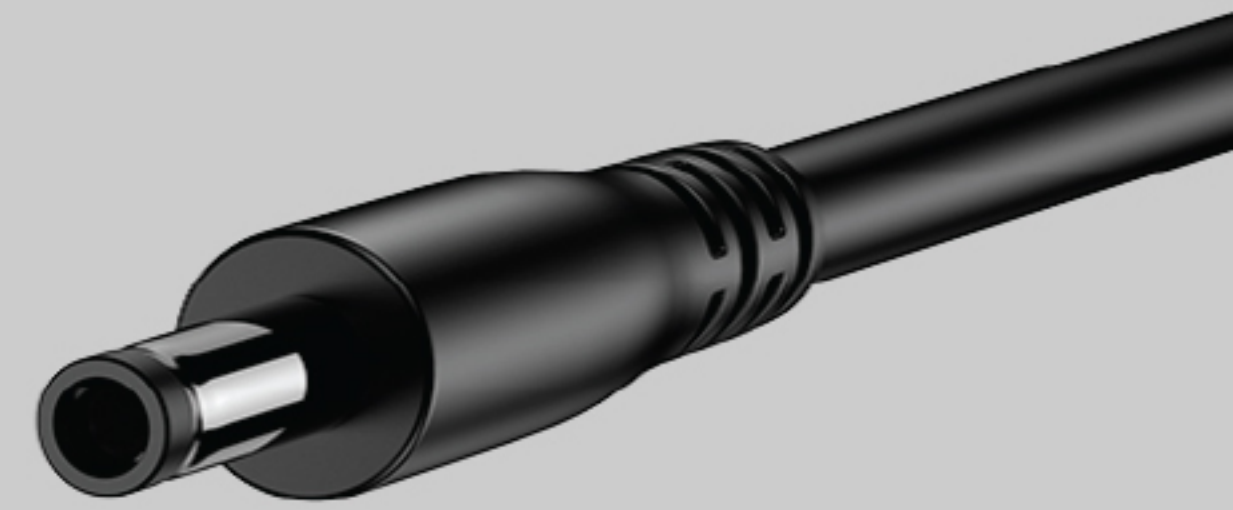

SUPPORTS: (4.0 x 1.7mm)

Lenovo Ideapad 100/S/110/110s/120/120s/300/300s/310/320/320s/
500/500s/510/510s/520/520s/710s
Lenovo Yoga 710s | Lenovo Chromebook

C14118BK-1.8