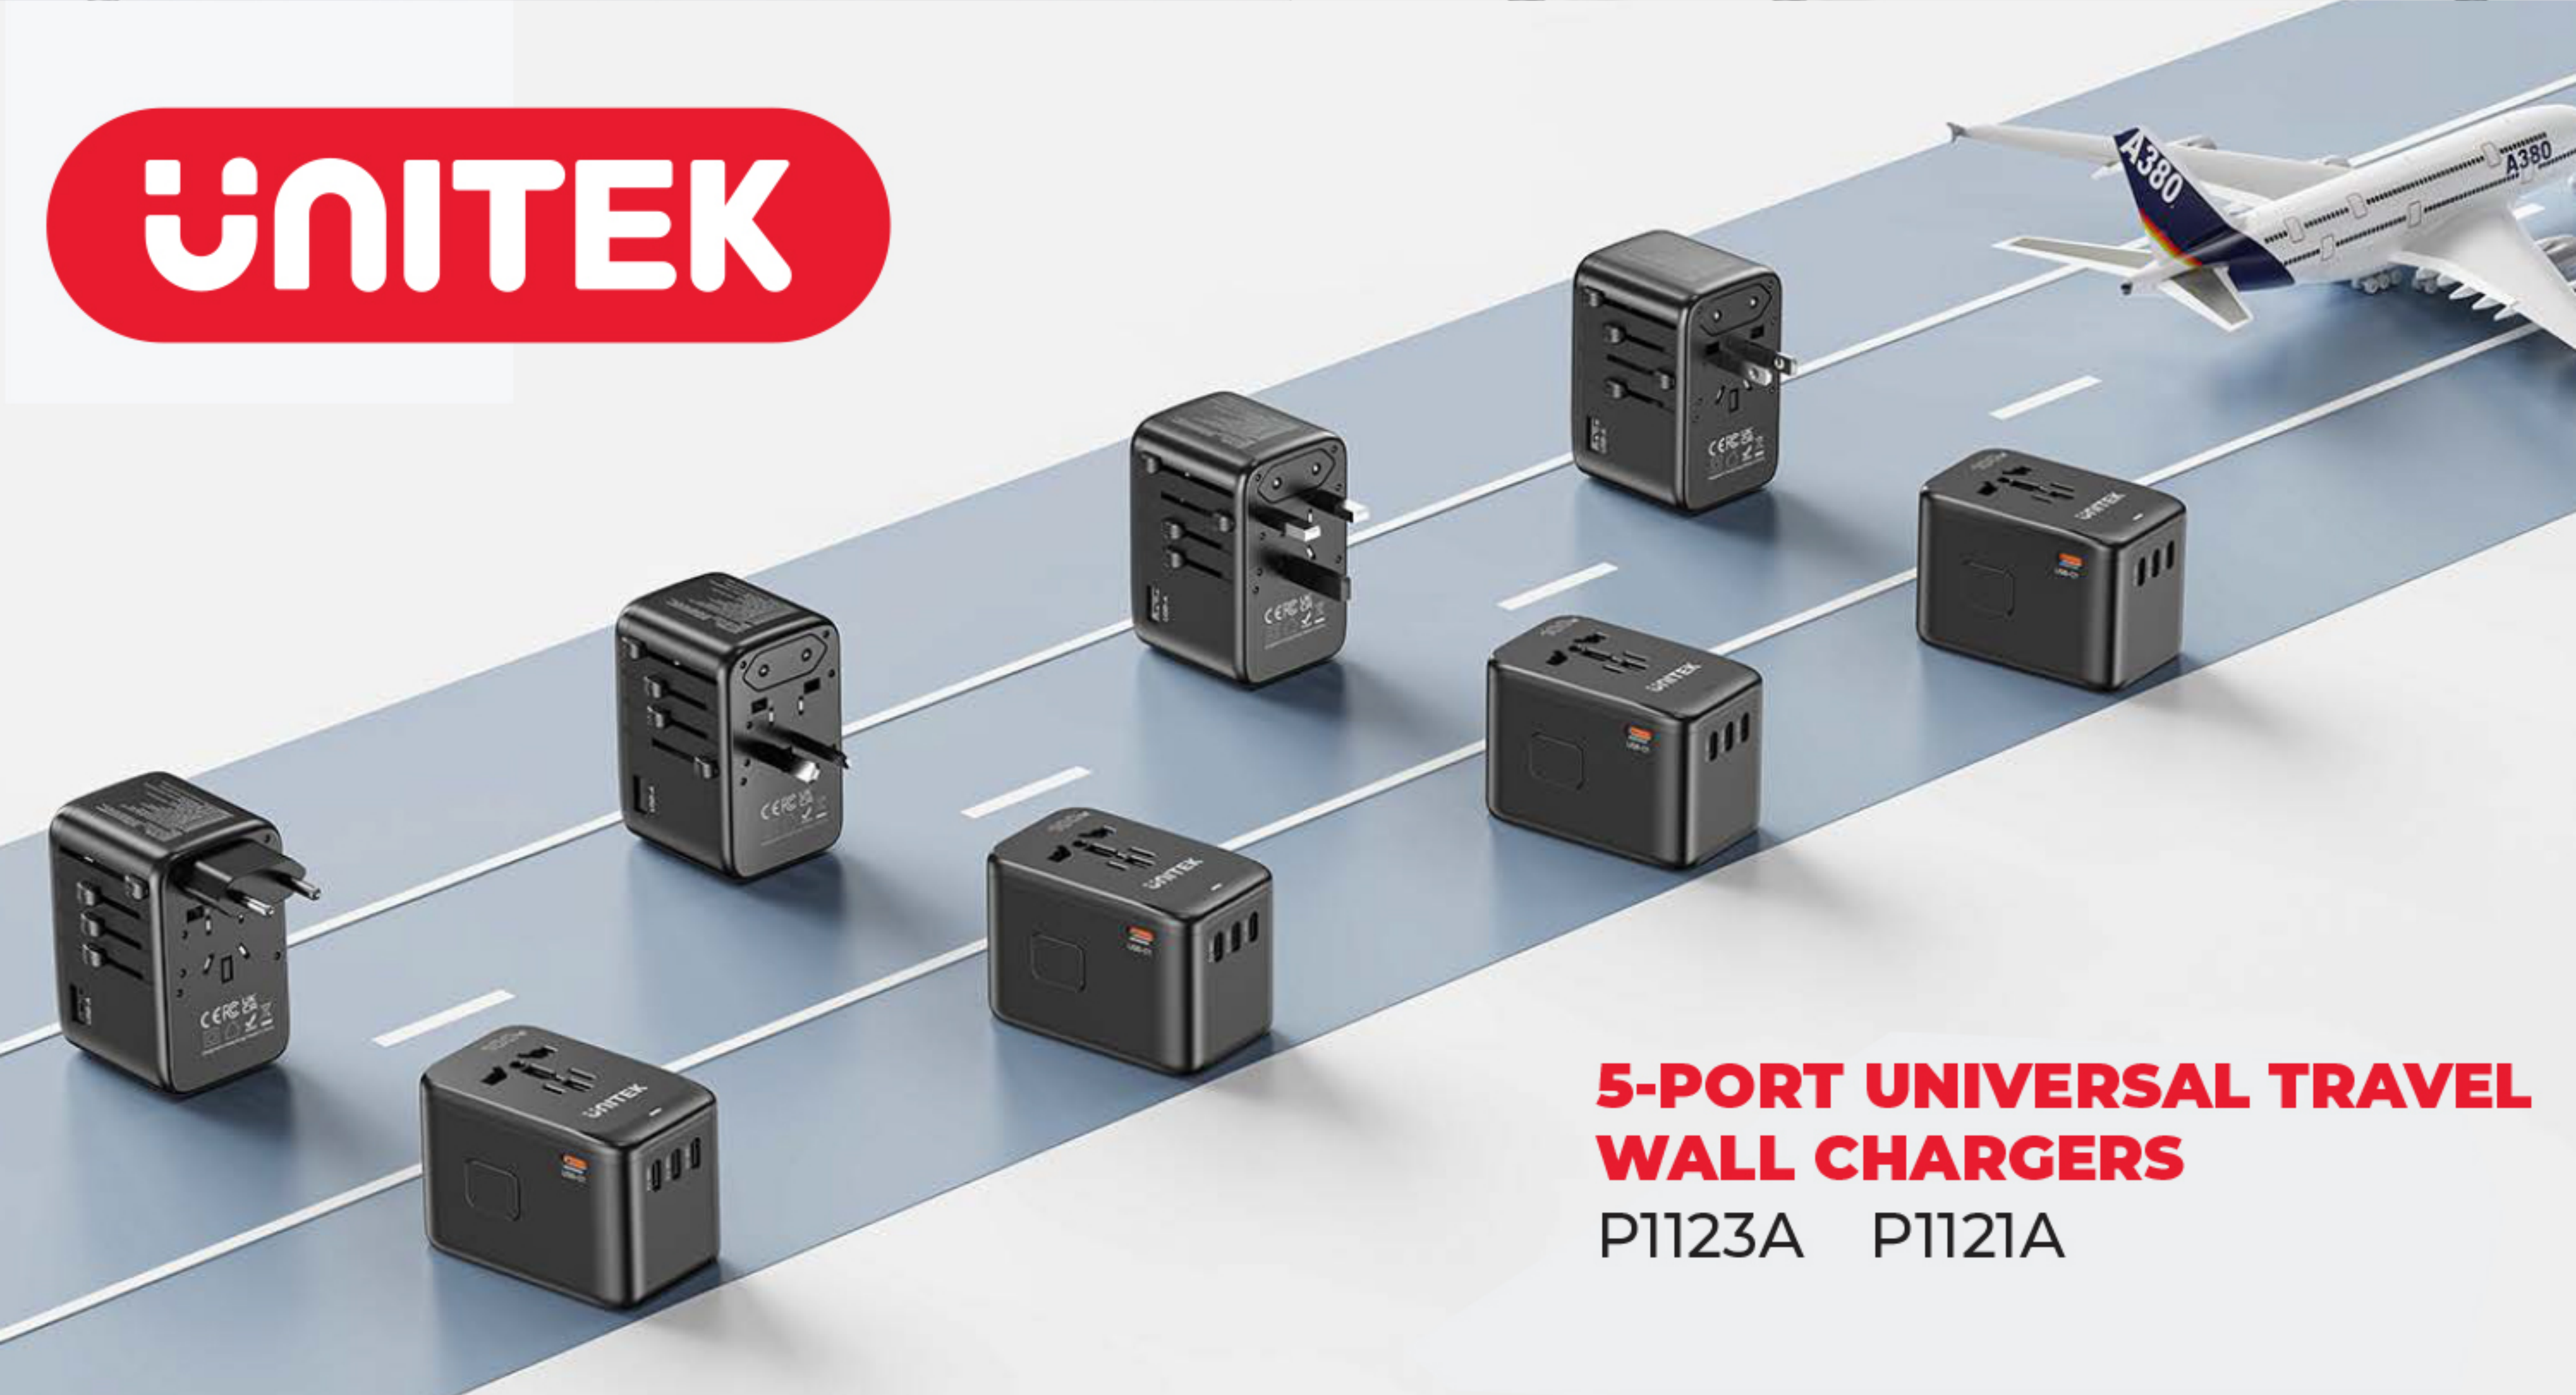

NEW ARRIVALS

NEW ARRIVALS

**TYPE-C 8K
DOCKING STATION
WITH 100W PD**

D1104A01

**5-PORT UNIVERSAL TRAVEL
WALL CHARGERS**

P1123A P1121A

www.linkqage.com

LINKQAGE

Also Available in...
3M, 5M, 10M, 15M, 20M

USB4 90 DEGREE RIGHT ANGLE ADAPTER

R89
R102
incl. VAT

- 19.20mm x 12.30mm x 6.40mm
- Male-to-Female
- 8K @60Hz
- 40Gbps Transmission Speed
- 240W Fast Charging

USB4 90 DEGREE ADAPTER